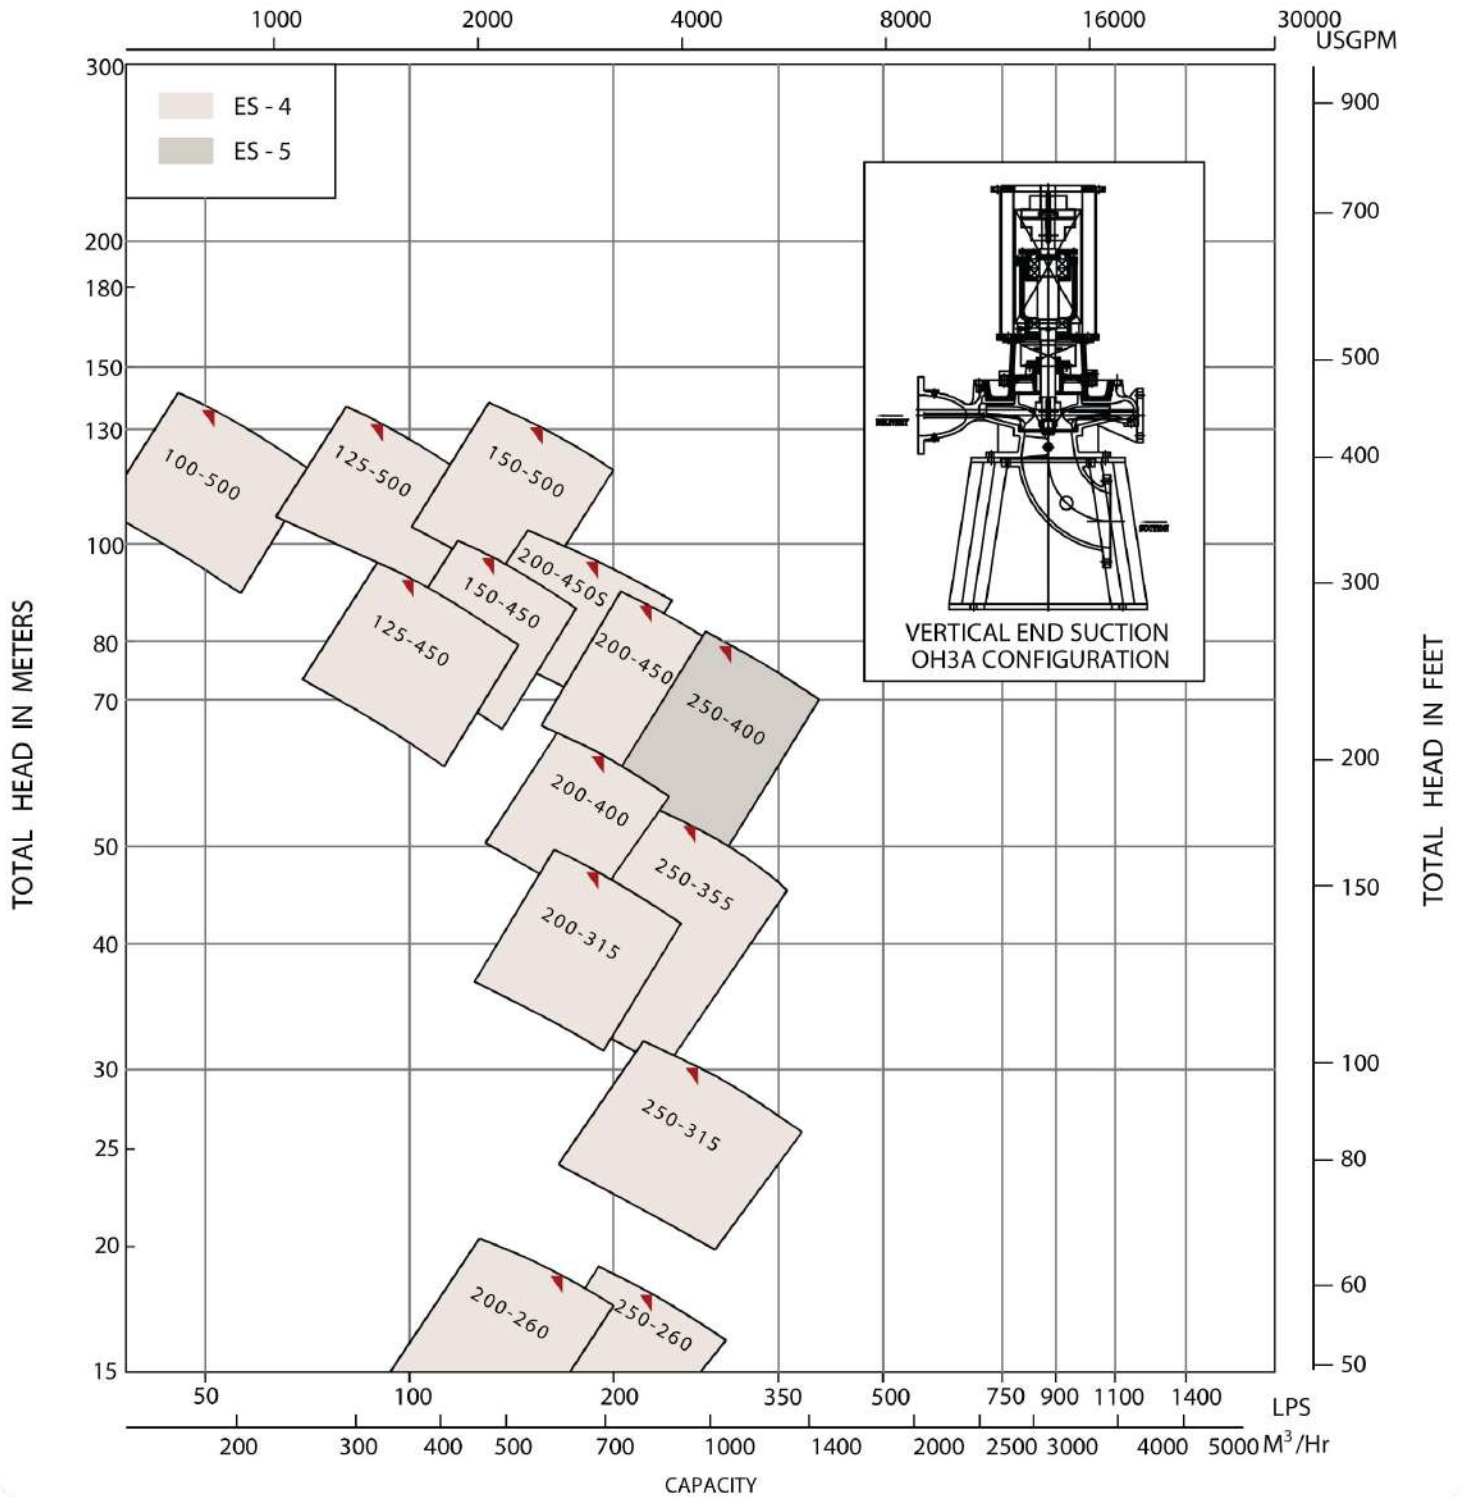

# FISHER PUMP

SINGLE STAGE VERTICAL END SUCTION PUMPS WITH SINGLE ENTRY IMPELLERS

## RANGE CHART 50Hz, 4Pole

SINGLE STAGE VERTICAL END SUCTION PUMPS WITH SINGLE ENTRY IMPELLERS

**FISHER PUMP** SPEED 1500 RPM - 50Hz, 4POLE

SINGLE STAGE VERTICAL END SUCTION PUMPS WITH SINGLE ENTRY IMPELLERS

**FISHER PUMP**

SPEED 1800 RPM - 60Hz , 4POLE

SINGLE STAGE VERTICAL END SUCTION PUMPS WITH SINGLE ENTRY IMPELLERS

SPEED 1800 RPM - 60Hz, 4POLE

**FISHER PUMP**