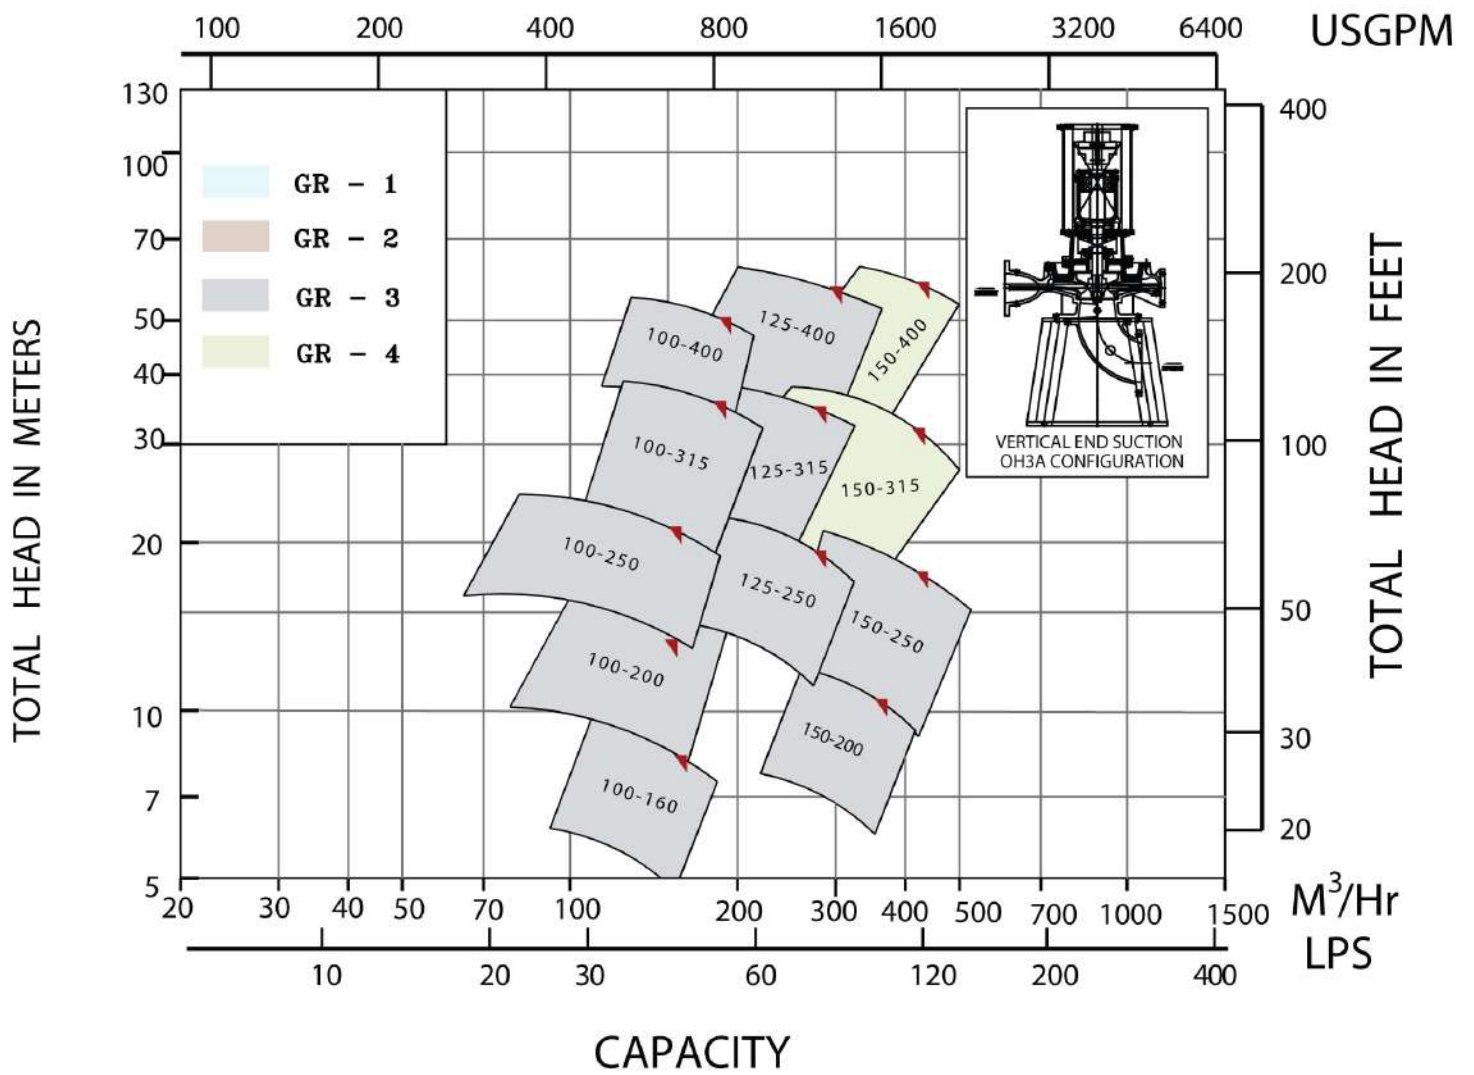

# FISHER PUMP

SINGLE STAGE VERTICAL END SUCTION PUMPS WITH SINGLE ENTRY IMPELLERS

## RANGE CHART 50Hz, 4Pole

SINGLE STAGE VERTICAL END SUCTION PUMPS WITH SINGLE ENTRY IMPELLERS

**FISHER PUMP** SPEED 1500 RPM - 50Hz, 4POLE

SINGLE STAGE VERTICAL END SUCTION PUMPS WITH SINGLE ENTRY IMPELLERS

**FISHER PUMP**

SPEED 1800 RPM - 60Hz , 4POLE

SINGLE STAGE VERTICAL END SUCTION PUMPS WITH SINGLE ENTRY IMPELLERS

SPEED 1800 RPM - 60Hz, 4POLE

**FISHER PUMP**