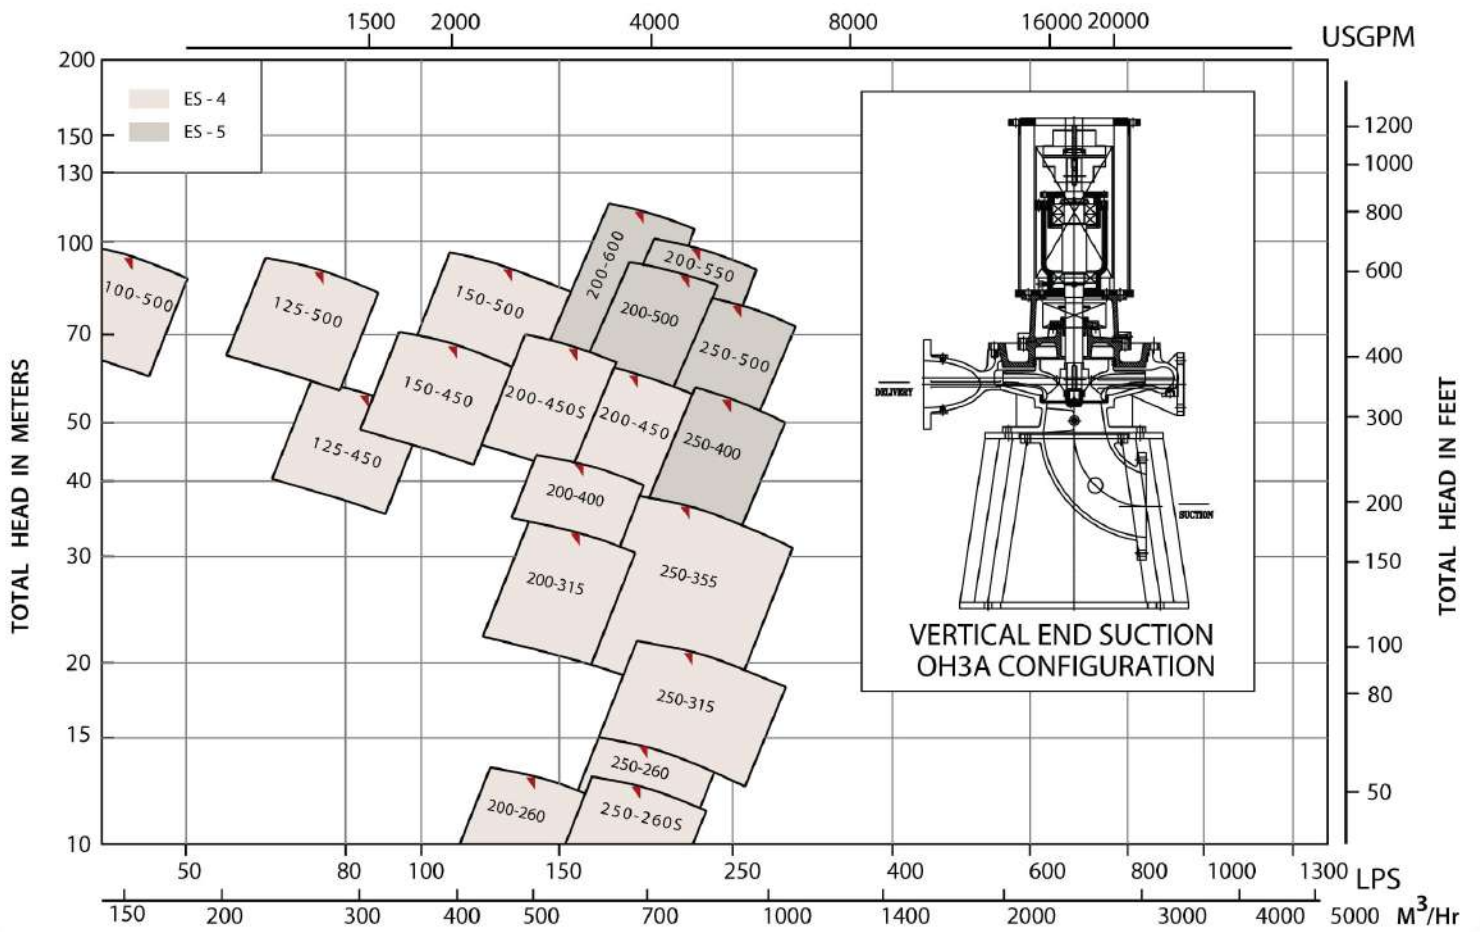

# FISHER PUMP

SINGLE STAGE VERTICAL END SUCTION PUMPS WITH SINGLE ENTRY IMPELLERS

## RANGE CHART 50Hz, 4Pole

SINGLE STAGE VERTICAL END SUCTION PUMPS WITH SINGLE ENTRY IMPELLERS

**FISHER PUMP** SPEED 1500 RPM - 50Hz, 4POLE

SINGLE STAGE VERTICAL END SUCTION PUMPS WITH SINGLE ENTRY IMPELLERS

**FISHER PUMP**

SPEED 1800 RPM - 60Hz , 4POLE

SINGLE STAGE VERTICAL END SUCTION PUMPS WITH SINGLE ENTRY IMPELLERS

SPEED 1800 RPM - 60Hz, 4POLE

**FISHER PUMP**